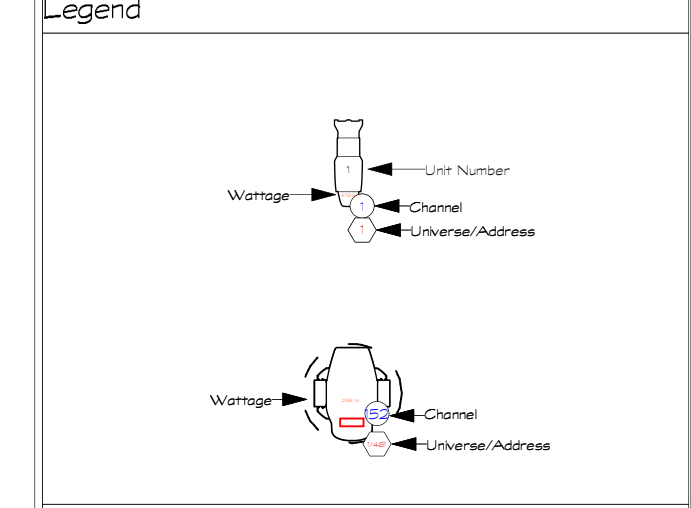

Abbreviation Key	
FX	= Front Cross
B/L	= Back Light
H/S	= High Side
T/L	= Top Light
E/P	= Exploding Pattern
S/T	= Scenic Toner
S/P	= Scenic Pattern
A/T	= Apartment Toners

Symbol Key	
	Source 19 Degree Ellipsoid 575w
	Source 26 Degree Ellipsoid 575w
	Source 36 Degree Ellipsoid 575w
	Source 50 Degree Ellipsoid 575w
	Source PAR Medium Flood 575w
	Source PAR Wide Flood 575w