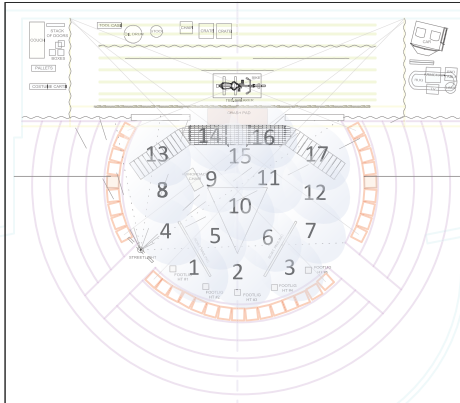

Magic Sheet

Mr. Burns

UVa Drama

11-1-2016

SL Actor