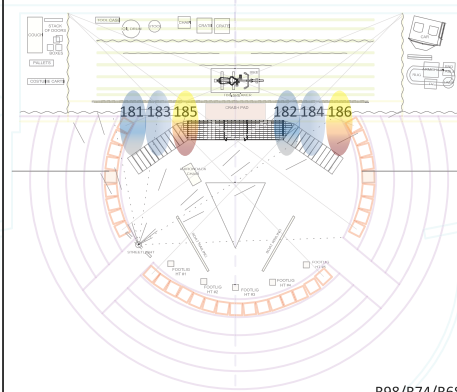

Branches

R353 and R77777

Construction

R4215 and MS-2184

Water

R72 and R77958

Windows

R98/R74/R68
R362/R4215
R12/R18/R26

Fire

R12/R18/R26 and
R76596+G267

Logos

Various

Magic Sheet

Mr. Burns

UVa Drama

11-1-2016