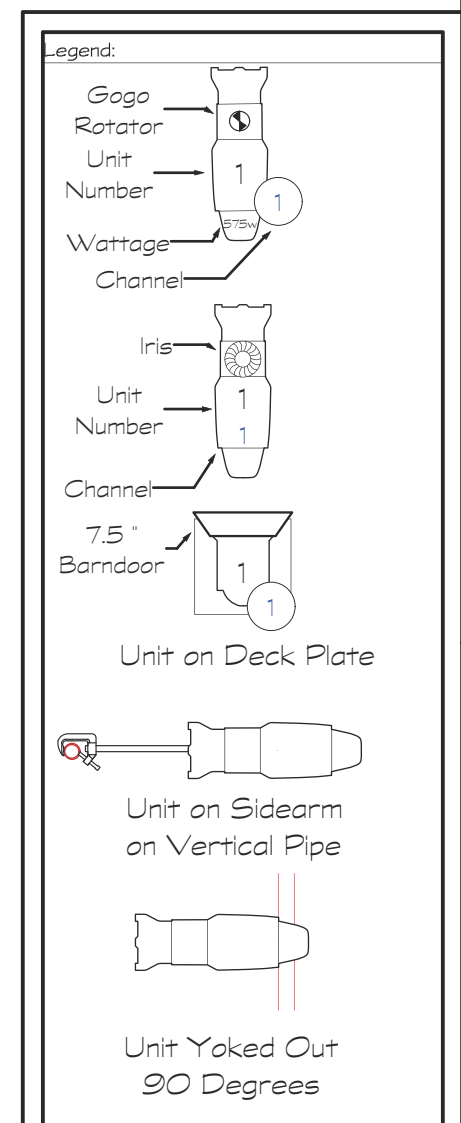

Linset Schedule

30	33'-4"
29	32'-3 1/2"
28	31'-3 1/4"
27	29'-4" 4th Electric/Bounce?
26	27'-2" Painted Translucent Sky Drop
25	24'-3" 3A Electric
24	24'-2 1/2" Black Scrim
22	22'-3" Border
21	22'-3" Border
20	20'-0"
19	19'-0"
18	18'-0"
17	17'-0"
16	23'-3" 3rd Electric
15	25'-0"
14	24'-0"
13	23'-0"
12	22'-0"
11	21'-0"
10	24'-0" 2A Electric
9	23'-0"
8	23'-0" 2nd Electric
7	22'-0"
6	21'-0" Border
5	20'-0"
4	23'-0" 1st Electric
3	22'-0"
2	21'-0" Grand Drope
1	20'-0" Grand Drope
FC	2' FIRE CURTAIN

Light Plot
File: 1_1
Custom Theme
Date: 2017
Version: 1.000001

Heritage Theatre
Presents
Woody Guthrie's
American Song

Director: [Name]
Lighting Designer: [Name]
Stage Manager: [Name]
Technical Director: [Name]
Planner/Execution: [Name]