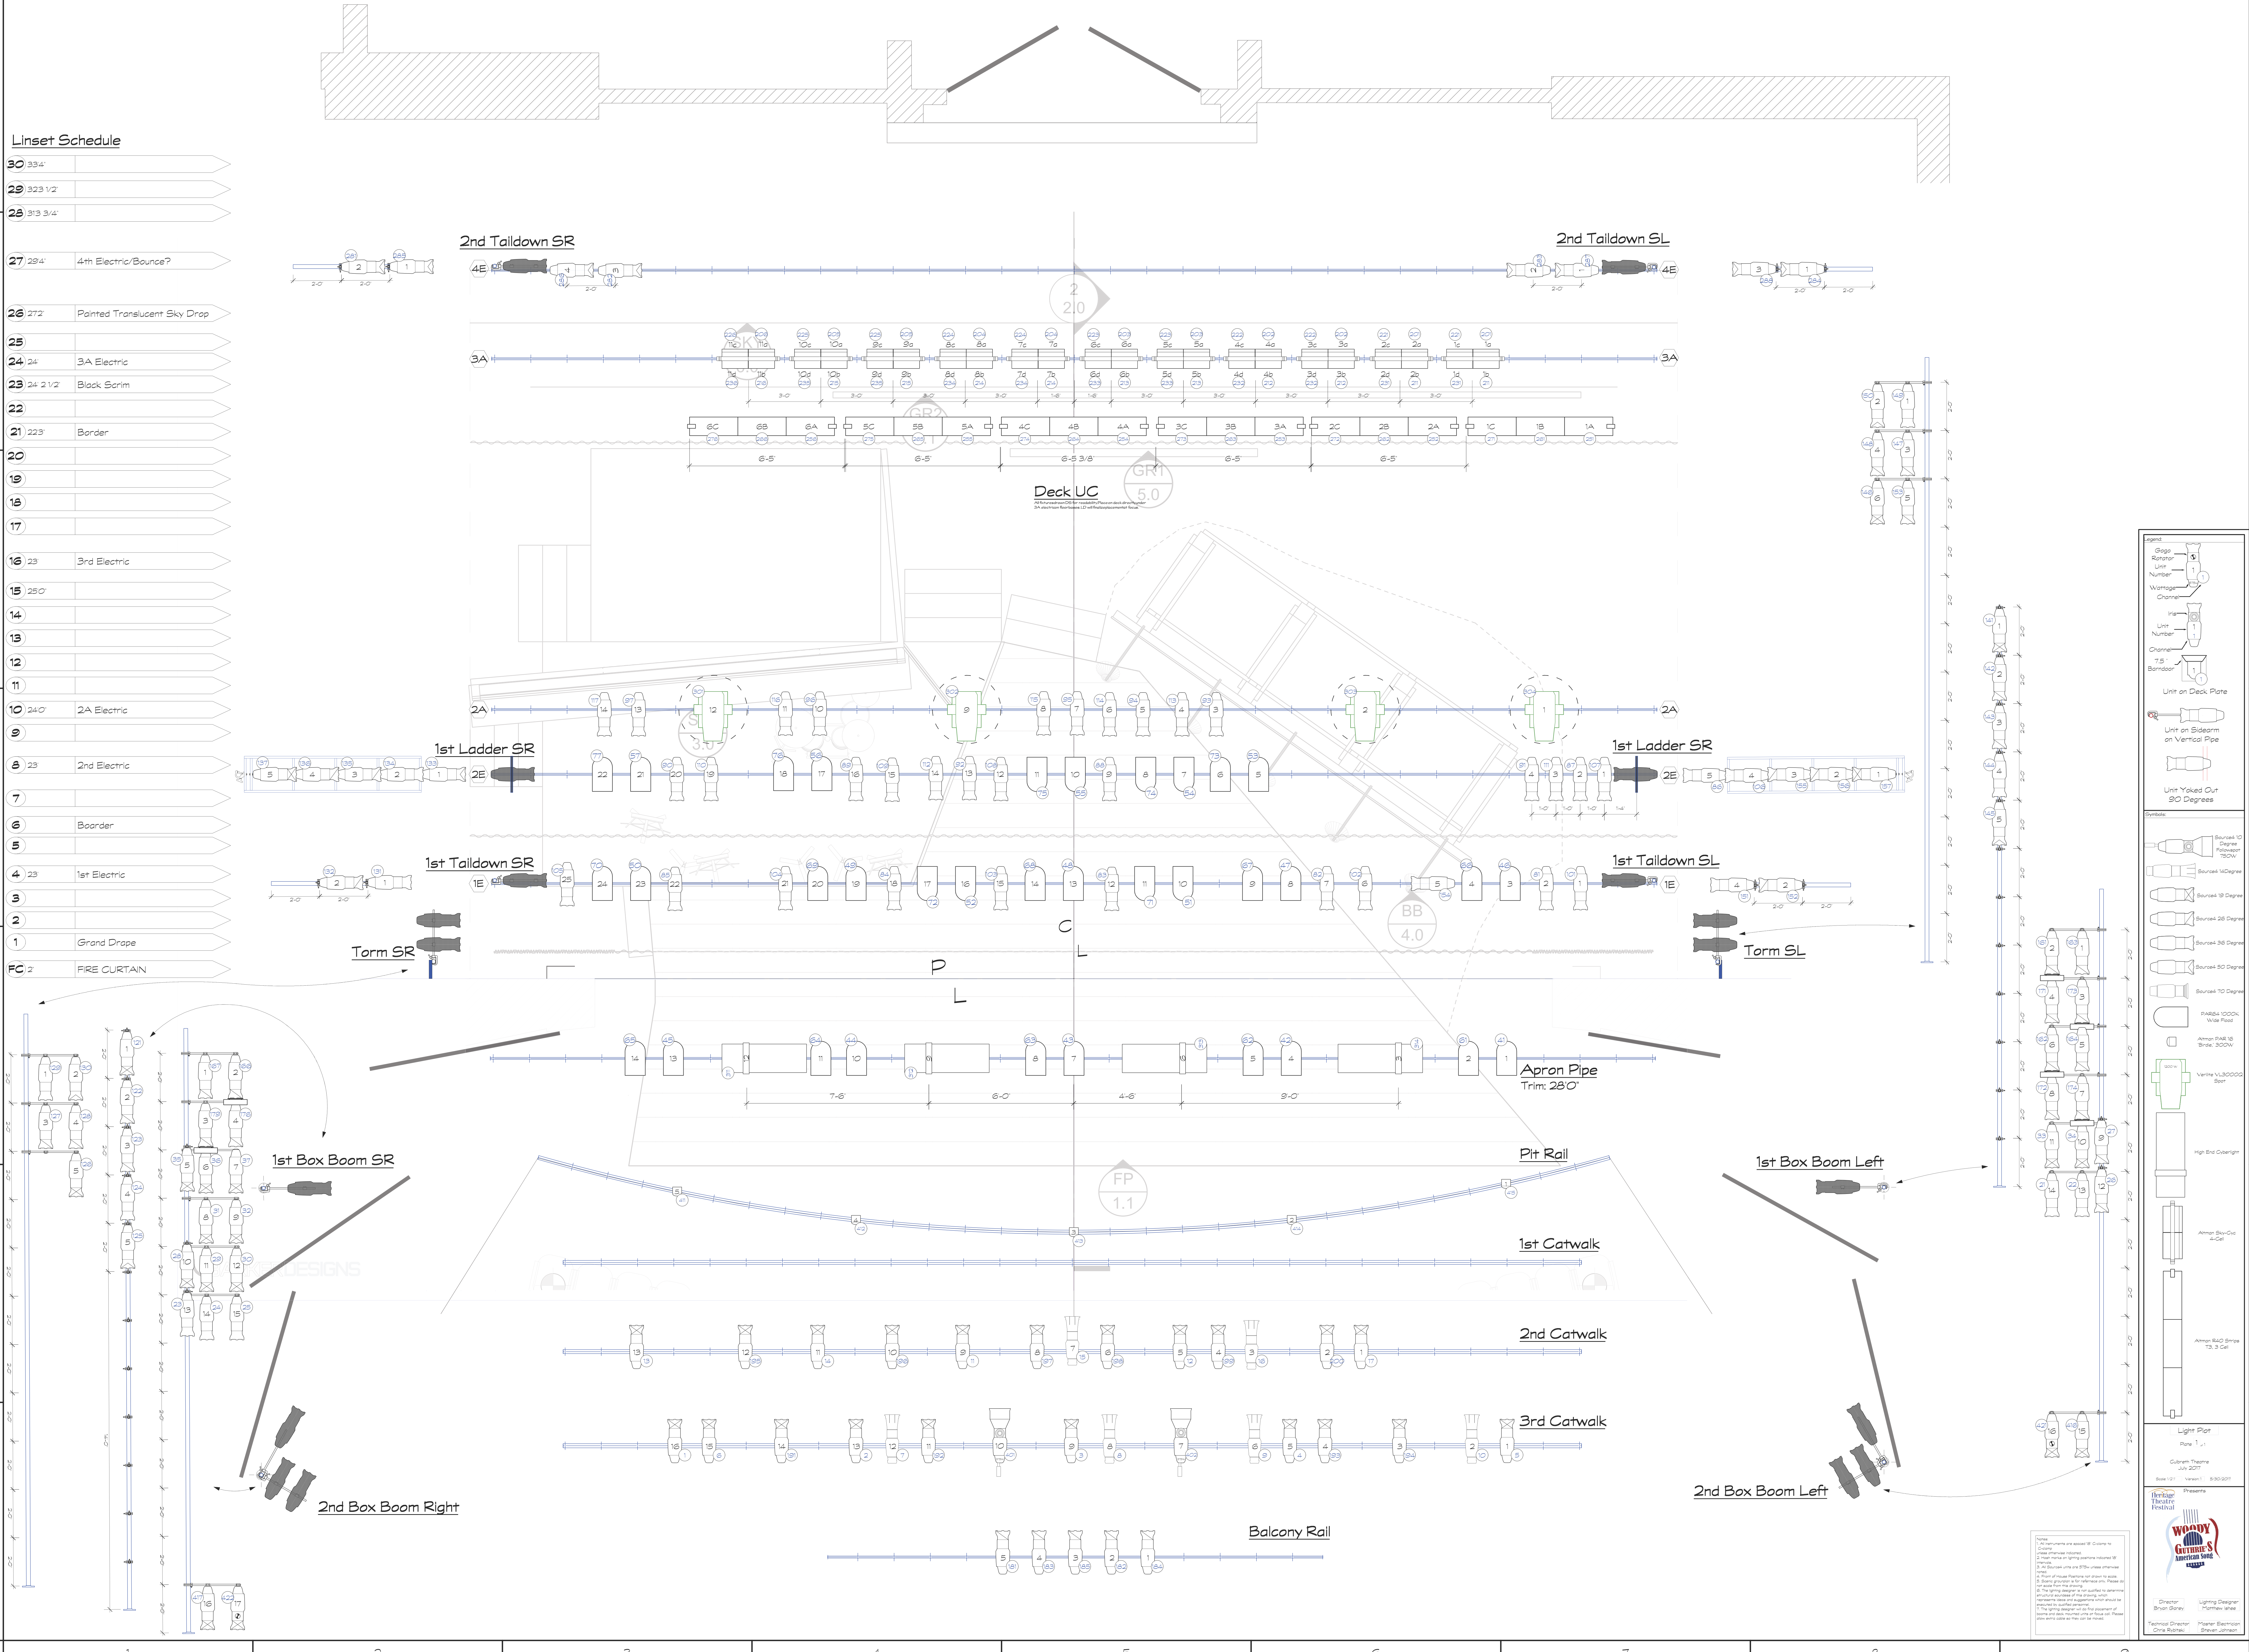

Linset Schedule

30	33'-4"
29	32'-3 1/2"
28	31'-3 1/4"
27	29'-4" 4th Electric/Bounce?
26	27'-2" Painted Translucent Sky Drop
25	24'-3" 3A Electric
24	24'-2 1/2" Black Scrim
22	22'-3" Border
21	22'-3" Border
20	20'-0"
19	19'-0"
18	18'-0"
17	17'-0"
16	23'-3" 3rd Electric
15	25'-0"
14	24'-0"
13	23'-0"
12	22'-0"
11	21'-0"
10	24'-0" 2A Electric
9	23'-0"
8	23'-0" 2nd Electric
7	22'-0"
6	21'-0" Border
5	20'-0"
4	23'-0" 1st Electric
3	22'-0"
2	21'-0" Grand Drope
1	20'-0" Grand Drope
FC	2' FIRE CURTAIN

Light Plot
File: 1_1
Custom Theme
Date: 2017
Version: 1.000001

Heritage Theatre
Presents
Woody Guthrie's
American Song

Director: [Name]
Lighting Designer: [Name]
Stage Manager: [Name]
Technical Director: [Name]
Planner/Execution: [Name]