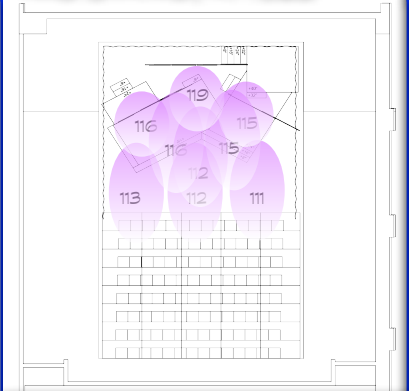

H/S SL:
R66

H/S SR:
R312

LED T/L:
RGBW

Texture O:
R4913-R140, R7722

Texture G:
R162, R77236

W Wash: RGB+R104
F Fill: R03+R119

W Texture: N/C
Low Sides: Various

Window B/L: RGB+R104
Specials: Various+R132
Strokes: N/C

W Wash Lo: RGB+R19
W Texture Low: R16, R77236
Profile: N/C
Prison Special: R11
Hazer