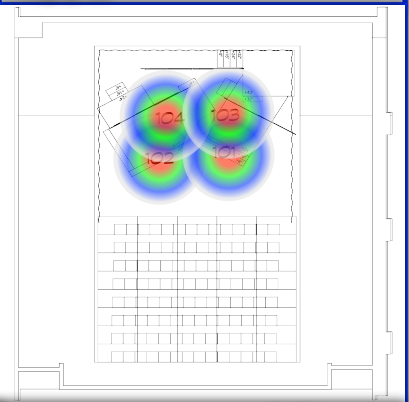

H/S SL:
R66

H/S SR:
R312

LED T/L:
RGBW

Texture O:
R4913-R140, R7722

Texture G:
R162, R77236

W Wash: RGB+R104
F Fill: R03+R119

W Texture: N/C
Low Sides: Various

Window B/L: RGB+R104
Specials: Various+R132
Strokes: N/C

W Wash Lo: RGB+R19
W Texture Low: R16, R77236
Profile: N/C
Prison Special: R11
Hazer