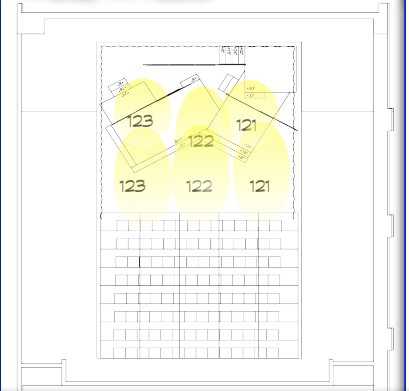

H/S SL:
R66

H/S SR:
R312

LED T/L:
RGBW

Texture O:
R4913-R140, R7722

Texture G:
R162, R77236

W Wash: RGB+R104
F Fill: R03+R119

W Texture: N/C
Low Sides: Various

Window B/L: RGB+R104
Specials: Various+R132
Strokes: N/C

W Wash Lo: RGB+R19
W Texture Low: R16, R77236
Profile: N/C
Prison Special: R11
Hazer