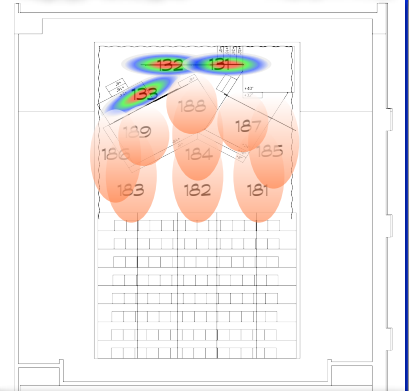

H/S SL:
R66

H/S SR:
R312

LED T/L:
RGBW

Texture O:
R4913-R140, R7722

Texture G:
R162, R77236

W Wash: RGB+R104
F Fill: R03+R119

W Texture: N/C
Low Sides: Various

Window B/L: RGB+R104
Specials: Various+R132
Strokes: N/C

W Wash Lo: RGB+R19
W Texture Low: R16, R77236
Profile: N/C
Prison Special: R11
Hazer