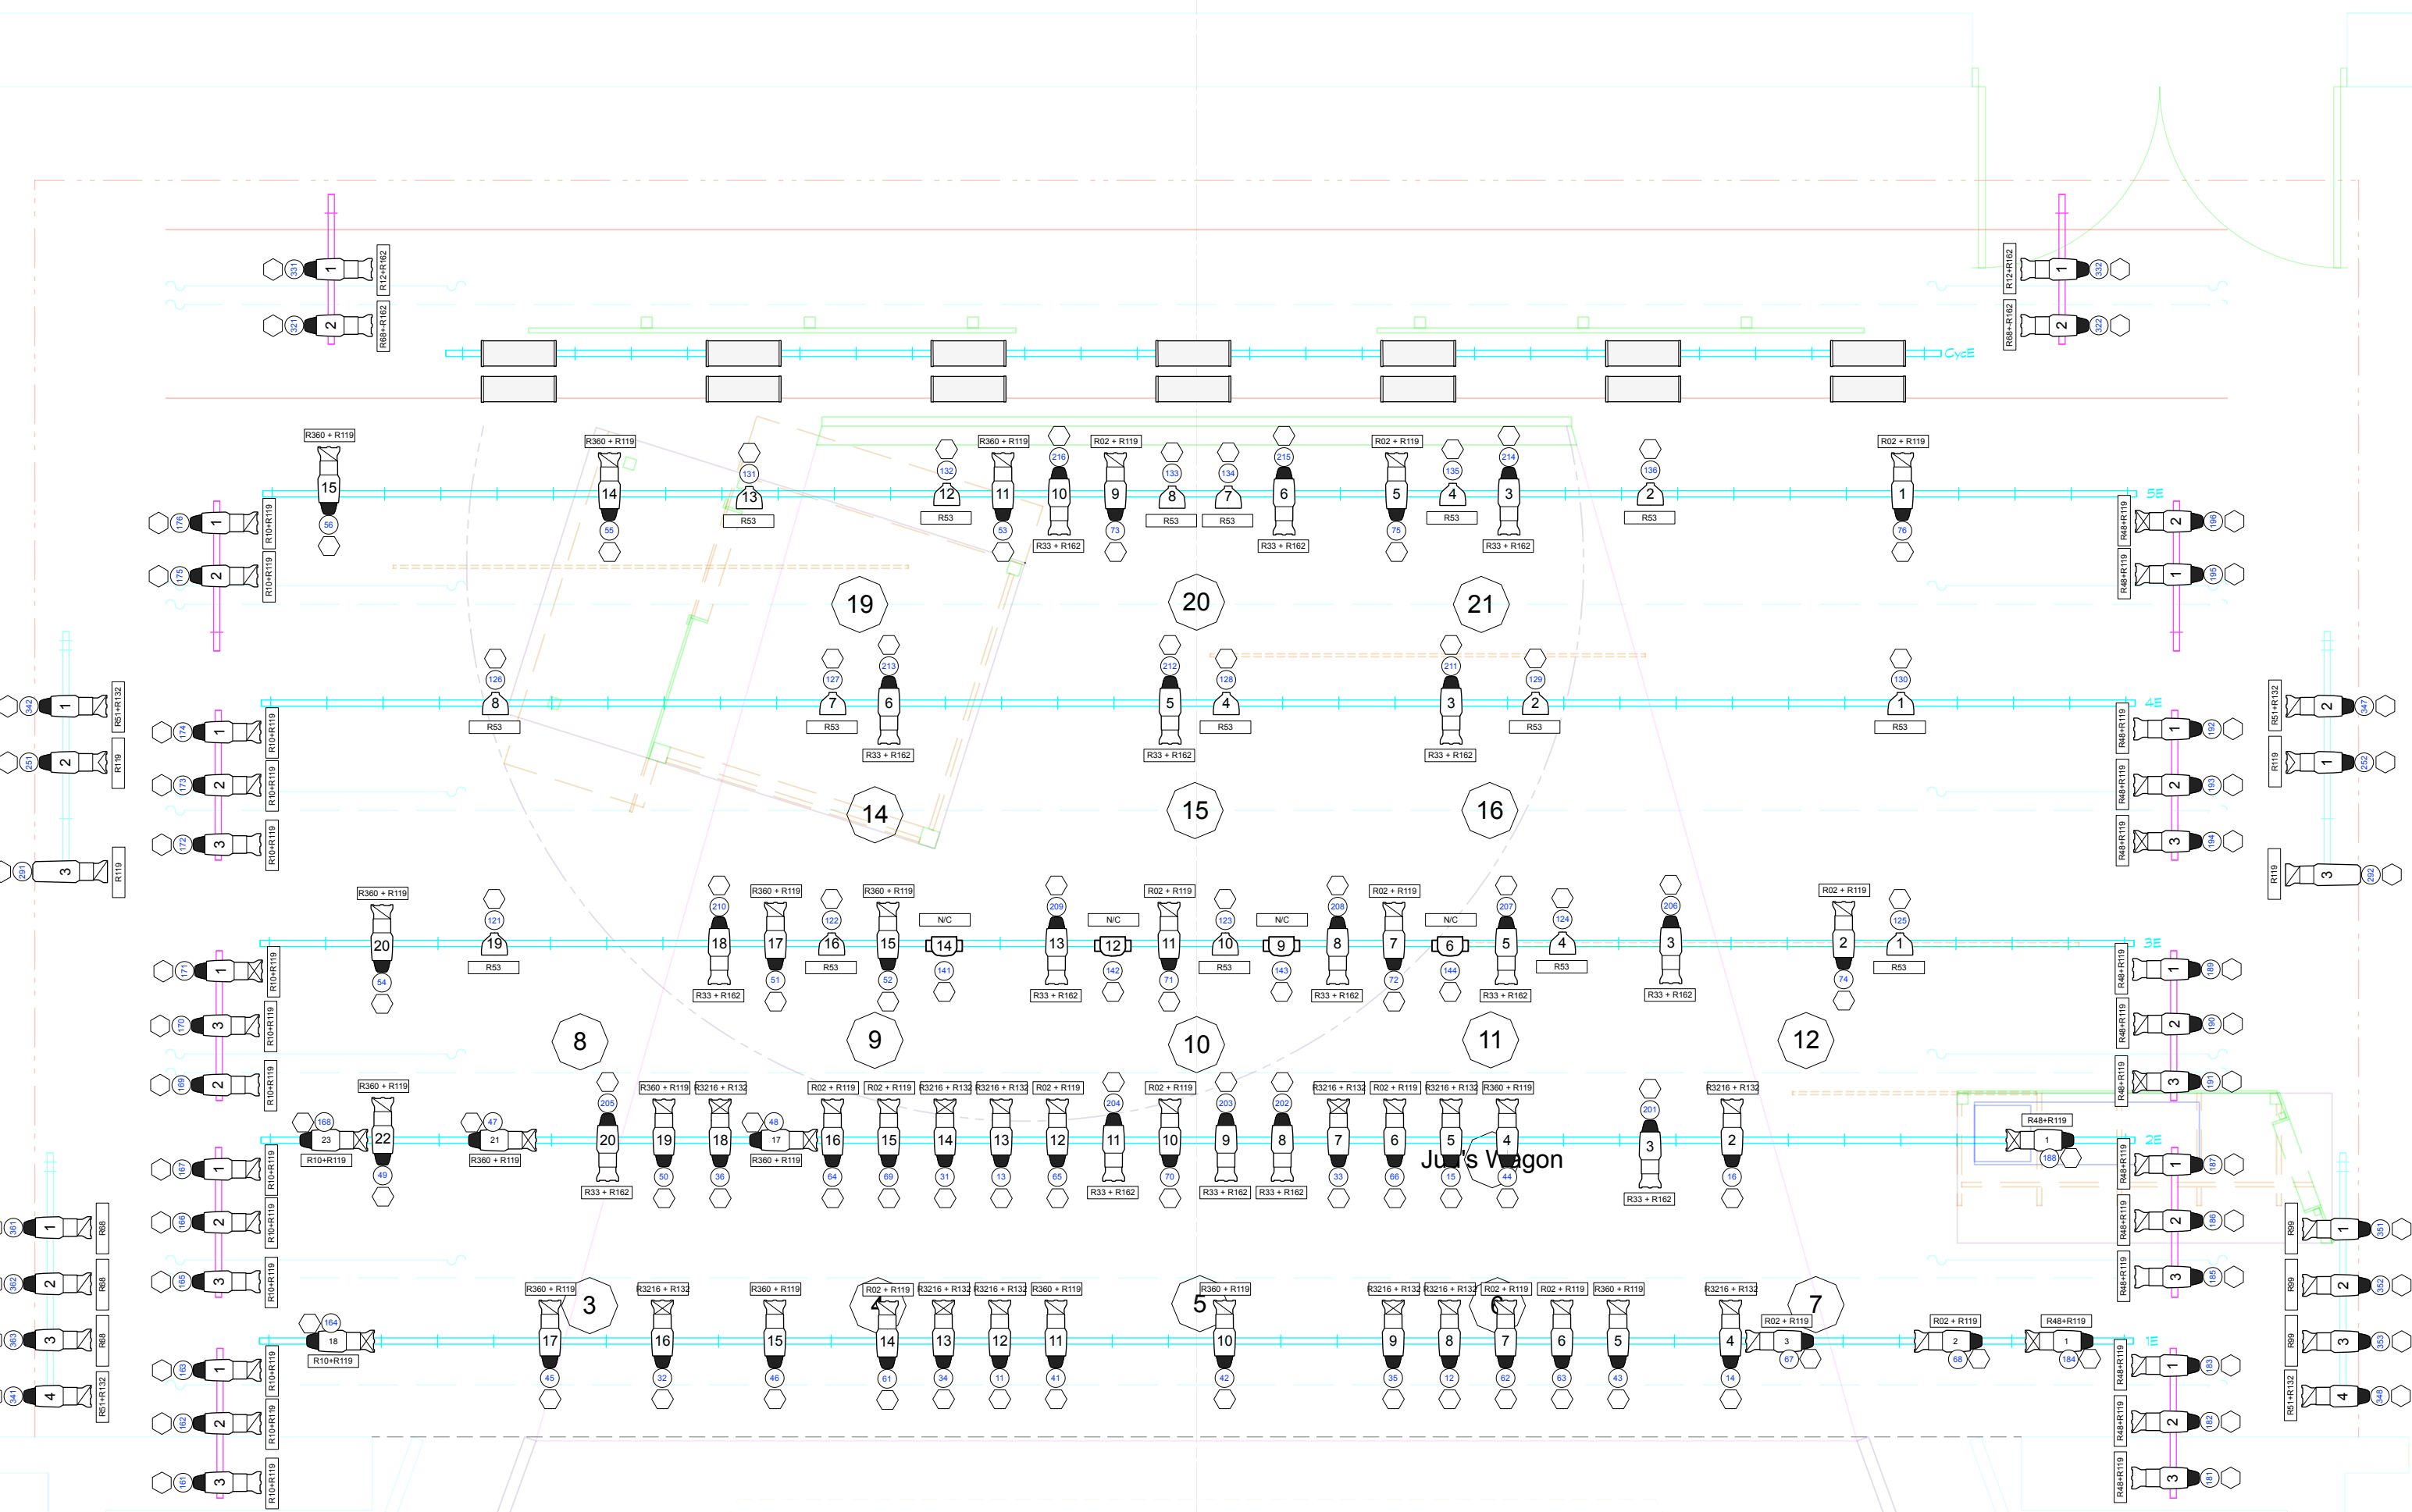

- Shell Storage
- Shell Storage
- Blockout
- Cic
- N/A
- #3 Legs
- Cyc Electric
- #5 Border
- Block Berm
- Skyl Wall
- Cloud
- Cloud
- #4 Electric
- N/A
- Skyl Source
- #4 Legs
- #4 Border
- Panel 3
- N/A
- 4th Electric
- Blockout?
- #3 Border
- Cloud
- Cloud
- N/A
- Panel 2
- N/A
- 3rd Electric
- #2 Legs
- #2 Border
- Panel 1
- 2nd Electric
- Cloud
- Cloud
- #1 Leg
- #1 Border
- 1st Electric
- Grand Chase
- Screen

- 62 CYC
- 61
- 60
- 59 Legs
- 58 Border
- 56
- 55
- 53 Black Scrim
- 52 US Wall
- 51
- 48-50 CLOUD
- 47
- 45
- 44 Panels 4
- 43 Legs
- 42 Border
- 41
- 40
- 39 Panels 3
- 38
- 36
- 34
- 33
- 32 Legs
- 31 Border
- 28-30 CLOUD
- 26
- 25
- 24 Panels 2
- 23
- 21
- 20
- 19
- 18 Legs
- 17 Border
- 16 Panels 1
- 15
- 14
- 13
- 12
- 11
- 8-10 CLOUD
- 7 Legs
- 6 Border
- 5
- 4
- 3
- 2
- GRAND DRAPE
- 0 SCREEN